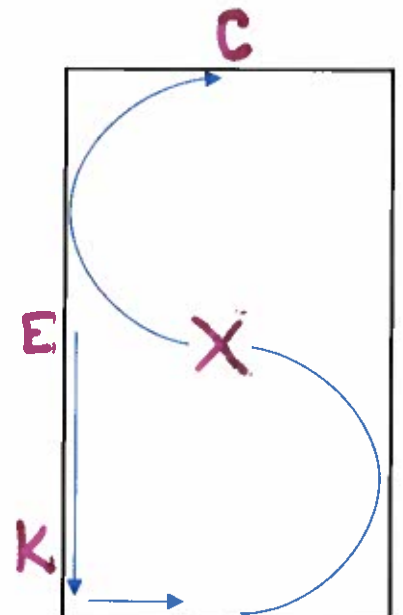

2021 Mini Royal Re-Imagined

Walk Roll or Stroll test-2021

- #1
 A Enter working walk
 X Halt, salute
 Proceed in working walk
 C Track left

- #2
 HB Change rein on short diagonal, working walk

- #3
 BFA Working walk
 A Halt and Rein Back 3-4 steps
 Proceed working walk

- #4
 KXH Shallow loop to centre line
 Continue working walk to M

- #5
 ME Change rein on short diagonal, working walk

- #6
 EKA Working walk
 AX 20m half circle left followed by
 XC 20m half circle right