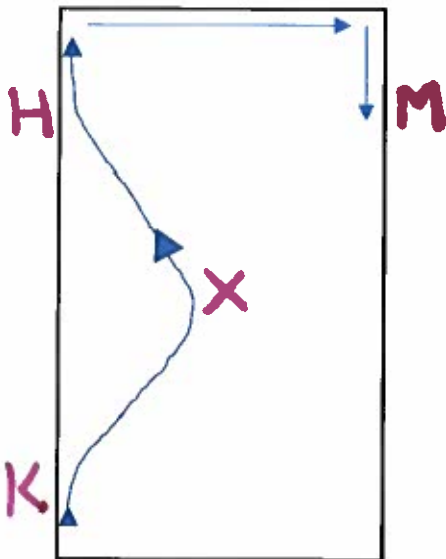

2021 Mini Royal Re-Imagined

Walk Roll or Stroll test-2021

- #1
 A Enter working walk
 X Halt, salute
 Proceed in working walk
 C Track left

- #2
 HB Change rein on short diagonal, working walk

- #3
 BFA Working walk
 A Halt and Rein Back 3-4 steps
 Proceed working walk

- #4
 KXH Shallow loop to centre line
 Continue working walk to M

- #5
 ME Change rein on short diagonal, working walk

- #6
 EKA Working walk
 AX 20m half circle left followed by
 XC 20m half circle right